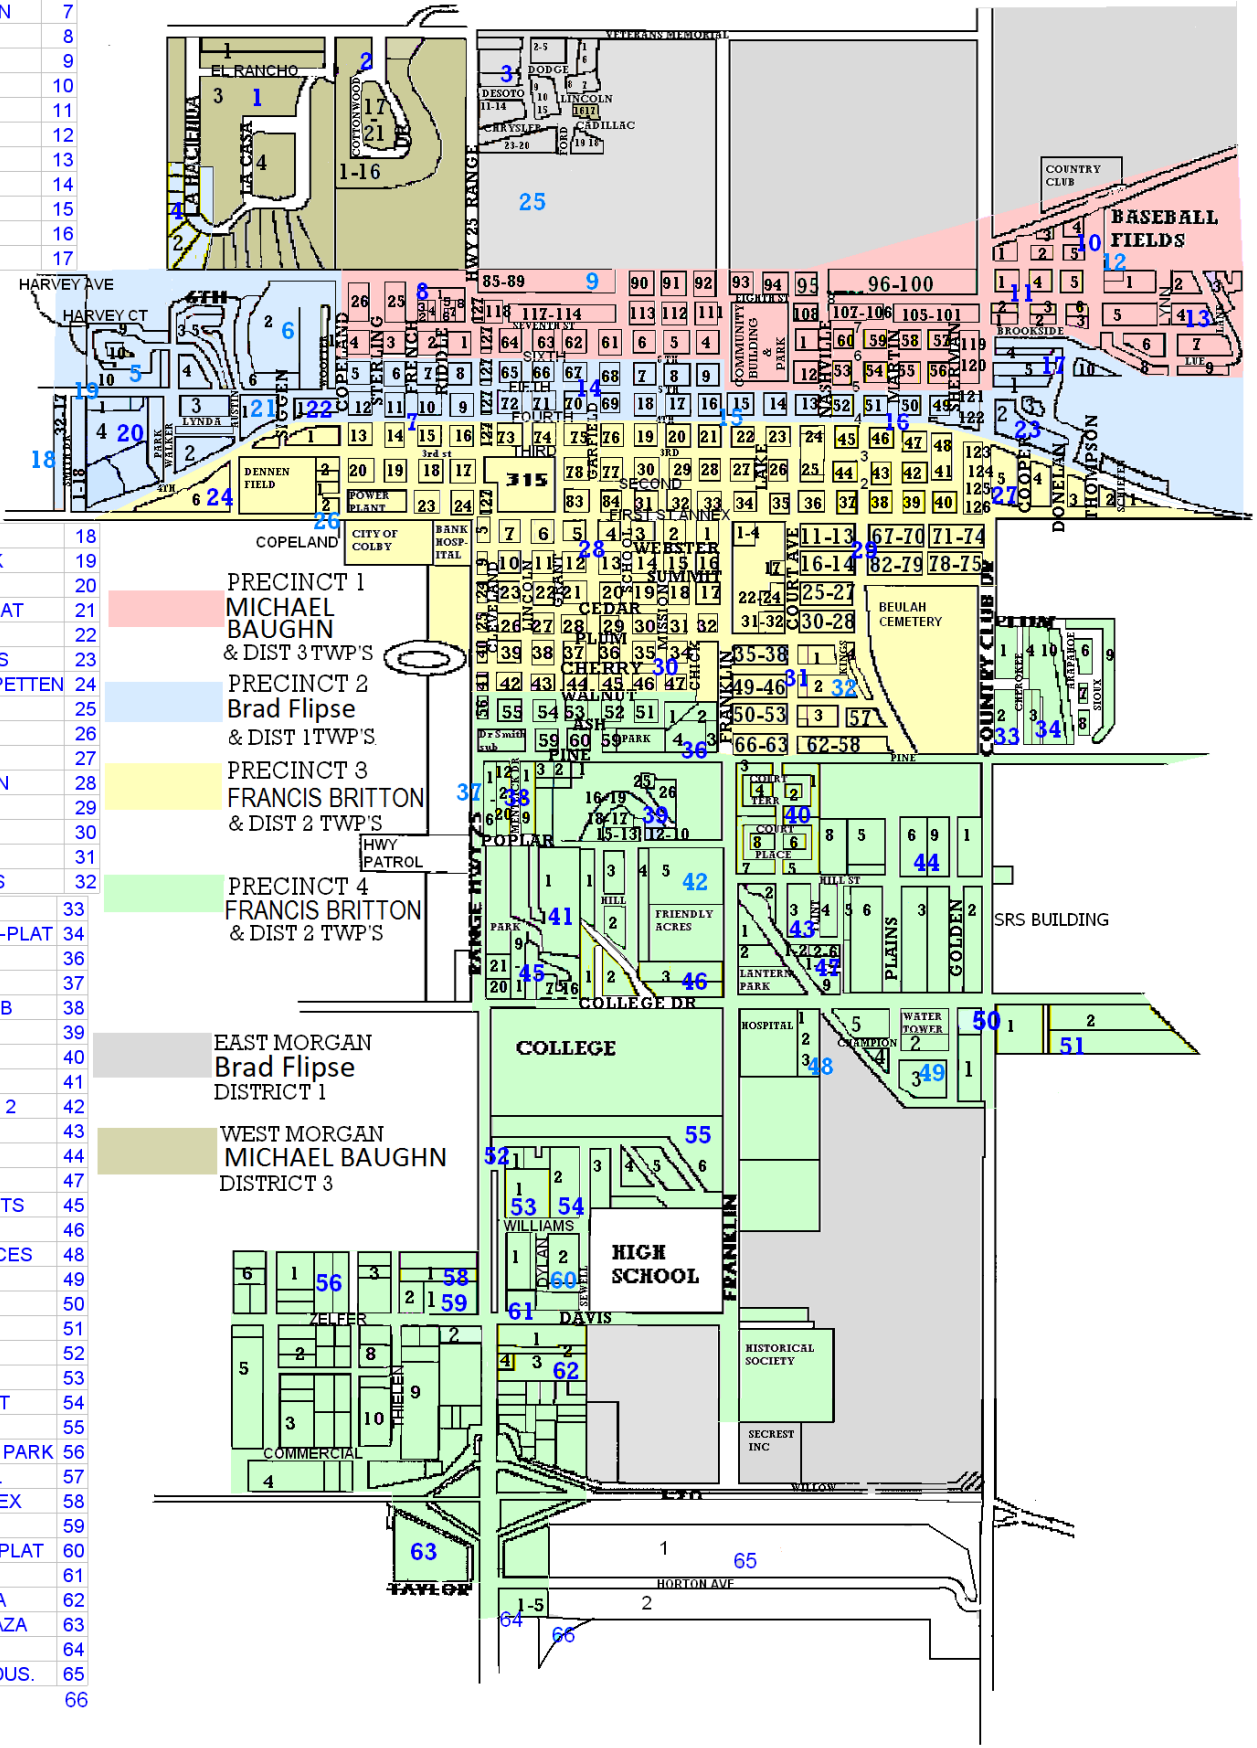

SUBDIVISIONS	
EL CHAPARRAL	1
FERGUSON SUB	2
MURRAY	3
MONTEREY	4
METZLER	5
WOOFER	6
GILMORE & LARSON	7
OUTLOTS	8
NORTH ADD	9
EAST ANNEX	10
SWARTWOOD	11
MURPHY	12
EASTERN HEIGHTS	13
WEST ADD	14
ORIGINAL	15
EAST ADD	16
PLEASANT VALLEY	17

SMITH	18
PECHIN & WIECK	19
LUNSWAY	20
LUNSWAY RE-PLAT	21
WESTWOOD	22
PRAIRIE HEIGHTS	23
COPELAND VANPETTEN	24
MURRAY SUB 2	25
CALDWELL	26
EAST VIEW	27
S.PARK ADDITION	28
SOUTH VIEW	29
S. PARK ANNEX	30
FOSS	31
CHERRY KNOLLS	32
INDIAN HILLS	33
INDIAN HILLS RE-PLAT	34
COLLEGE PARK	36
MENTLICK	37
MENTLICK RESUB	38
ECHO ACRES	39
PINE HILL	40
VILLA VISTA	41
HARVEST RIDGE 2	42
PIONEER SUB	43
GOLDEN PLAINS	44
PIONEER SUB 2	47
TERRACE HEIGHTS	45
HARVEST RIDGE	46
MEDICAL SERVICES	48
JAYHAWK 2	49
JAYHAWK	50
SUNFLOWER	51
AUTO ZONE	52
DAVIS ADD II	53
DAVIS III RE-PLAT	54
DAVIS ADD III	55
I-70 INDUSTRIAL PARK	56
OSTMEYER ADD.	57
OSTMEYER ANNEX	58
ZELFER	59
DAVIS ADD I RE-PLAT	60
DAVIS ADD I	61
WALMART PLAZA	62
SOUTHWIND PLAZA	63
DELL ADD	64
RODENBECK INDUS.	65
PETRO LUBE	66

PRECINCT 1
MICHAEL BAUGHN
& DIST 3 TWP'S

PRECINCT 2
Brad Flipse
& DIST 1 TWP'S

PRECINCT 3
FRANCIS BRITTON
& DIST 2 TWP'S

PRECINCT 4
FRANCIS BRITTON
& DIST 2 TWP'S

EAST MORGAN
Brad Flipse
DISTRICT 1

WEST MORGAN
MICHAEL BAUGHN
DISTRICT 3